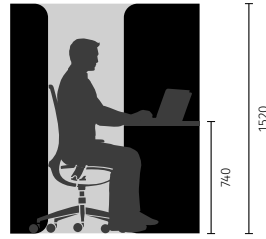

Features

- Individual retreats with an integrated table in two basic shapes (rectangular or honeycomb).
- The power supply is routed via the table (EPOS) and does not have to be run through the wall.
- The inner core made of wood fibre boards is 100% recyclable.
- se:hive desk enables ergonomic working thanks to the use of two working heights, 740 mm and a sitting/standing area of 650–1280 mm.

Options/accessories

- There are two basic shapes for the individual retreat: rectangular or honeycomb.
- The retreat can be fitted with a back screen, as an option.
- This bent sheet metal monitor mount comes in two versions:
 - 1) For se:hive desk without attachment/add-on: the mount is simply hooked over the wall module
 - 2) For se:hive desk with attachment/add-on: the mount is inserted into the groove at the top of the wall module. The attachment is mounted above it in the usual way. The monitor holder is not compatible with a motorised table.
- A motorised height-adjustable table is optionally available.

More about se:hive desk

- [Website](#)
- [Certificates](#)
- [Operating instructions](#)
- [Environment Product information](#)
- [CAD data](#)

Dimensions (all dimensions in mm)

Heights

Sitting height without back screen

Sitting height with back screen

Sitting height with add-on

Sitting/standing height with add-on

Honeycomb

Single retreat space without back screen

Single retreat space with back screen

Double retreat space

Triple retreat space