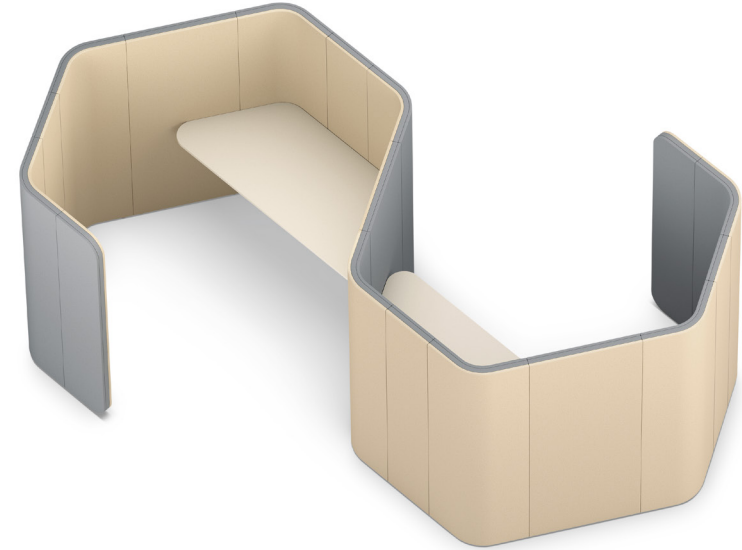

se:hive desk

As a retreat for concentrated work, se:hive desk, with its integrated table, offers visual and acoustic privacy. Thanks to its rounded edges and organic design, it can be harmoniously integrated into open-plan working environments. The modular design, variety of colours and materials, and choice of different heights also ensure a high degree of configuration and design flexibility. Ideal for video and telephone conferences, se:hive desk allows shielding without creating a feeling of confinement.

Features

- Individual retreats with an integrated table in two basic shapes (rectangular or honeycomb).
- The power supply is routed via the table (EPOS) and does not have to be run through the wall.
- The inner core made of wood fibre boards is 100% recyclable.
- se:hive desk enables ergonomic working thanks to the use of two working heights, 740 mm and a sitting/standing area of 650–1280 mm.

Options/accessories

- There are two basic shapes for the individual retreat: rectangular or honeycomb.
- The retreat can be fitted with a back screen, as an option.
- This bent sheet metal monitor mount comes in two versions:
 - 1) For se:hive desk without attachment/add-on: the mount is simply hooked over the wall module
 - 2) For se:hive desk with attachment/add-on: the mount is inserted into the groove at the top of the wall module. The attachment is mounted above it in the usual way. The monitor holder is not compatible with a motorised table.
- A motorised height-adjustable table is optionally available.