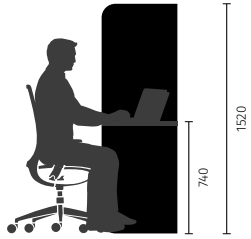

Features

- Individual retreats with an integrated table in two basic shapes (rectangular or honeycomb).
- The power supply is routed via the table (EPOS) and does not have to be run through the wall.
- The inner core made of wood fibre boards is 100% recyclable.
- se:hive desk enables ergonomic working thanks to the use of two working heights, 740 mm and a sitting/standing area of 650–1280 mm.

Options/accessories

- There are two basic shapes for the individual retreat: rectangular or honeycomb.
- The retreat can be fitted with a back screen, as an option.
- This bent sheet metal monitor mount comes in two versions:
 - 1) For se:hive desk without attachment/add-on: the mount is simply hooked over the wall module
 - 2) For se:hive desk with attachment/add-on: the mount is inserted into the groove at the top of the wall module. The attachment is mounted above it in the usual way. The monitor holder is not compatible with a motorised table.
- A motorised height-adjustable table is optionally available.

More about se:hive desk

- [Website](#)
- [Certificates](#)
- [Operating instructions](#)
- [Environment Product information](#)
- [CAD data](#)

Dimensions (all dimensions in mm)

Heights

Sitting height without back screen