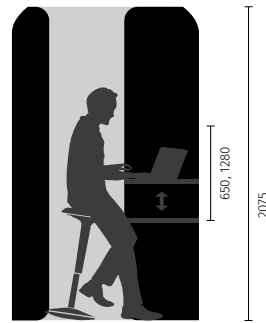

Features

- Individual retreats with an integrated table in two basic shapes (rectangular or honeycomb).
- The power supply is routed via the table (EPOS) and does not have to be run through the wall.
- The inner core made of wood fibre boards is 100% recyclable.
- se:hive desk enables ergonomic working thanks to the use of two working heights, 740 mm and a sitting/standing area of 650–1280 mm.

Options/accessories

- There are two basic shapes for the individual retreat: rectangular or honeycomb.
- The retreat can be fitted with a back screen, as an option.
- This bent sheet metal monitor mount comes in two versions:
 - 1) For se:hive desk without attachment/add-on: the mount is simply hooked over the wall module
 - 2) For se:hive desk with attachment/add-on: the mount is inserted into the groove at the top of the wall module. The attachment is mounted above it in the usual way. The monitor holder is not compatible with a motorised table.
- A motorised height-adjustable table is optionally available.

More about se:hive desk

- [Website](#)
- [Certificates](#)
- [Operating instructions](#)
- [Environment Product information](#)
- [CAD data](#)

Dimensions (all dimensions in mm)

Heights

Sitting height without back screen

Sitting height with back screen

Sitting height with add-on

Sitting/standing height with add-on

Honeycomb

Single retreat space without back screen

Single retreat space with back screen

Double retreat space

Triple retreat space