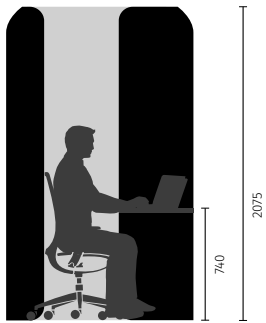

Features

- Individual retreats with an integrated table in two basic shapes (rectangular or honeycomb).
- The power supply is routed via the table (EPOS) and does not have to be run through the wall.
- The inner core made of wood fibre boards is 100% recyclable.
- se:hive desk enables ergonomic working thanks to the use of two working heights, 740 mm and a sitting/standing area of 650–1280 mm.

Options/accessories

- There are two basic shapes for the individual retreat: rectangular or honeycomb.
- The retreat can be fitted with a back screen, as an option.
- This bent sheet metal monitor mount comes in two versions:
 - 1) For se:hive desk without attachment/add-on: the mount is simply hooked over the wall module
 - 2) For se:hive desk with attachment/add-on: the mount is inserted into the groove at the top of the wall module. The attachment is mounted above it in the usual way. The monitor holder is not compatible with a motorised table.
- A motorised height-adjustable table is optionally available.

More about se:hive desk

- [Website](#)
- [Certificates](#)
- [Operating instructions](#)
- [Environment Product information](#)
- [CAD data](#)

Dimensions (all dimensions in mm)

Heights

Sitting height without back screen

Sitting height with back screen

Sitting height with add-on

Sitting/standing height with add-on

Honeycomb

Single retreat space without back screen

Single retreat space with back screen

Double retreat space

Triple retreat space