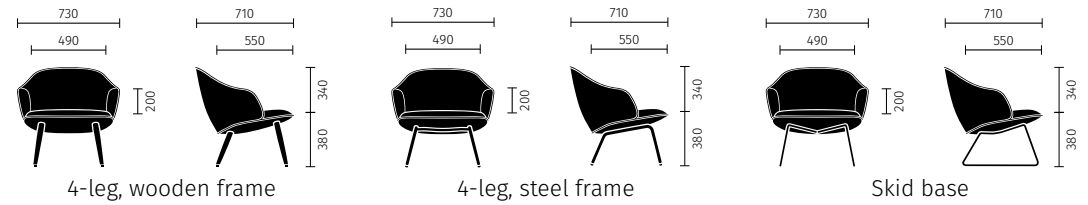

## Features

- se:café soft lounge chair has armrests.
- The choice of upholstery style – whether formal or relaxed – serves as a key design element.
- A striking design element is the all-round decorative, double-stitched seam: the inside and outside are made of the cover material and the thread colours follow the chosen cover colour.
- Clear, organic and flowing lines characterise the armchair.

## More about se:café soft lounge chair

[↗ Website](#)

[↗ CAD data](#)

## Dimensions (all dimensions in mm)