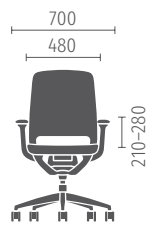

### Model colour

Pale grey

Black

Fixed armrests  
(standard)

Multifunction  
armrests

Without armrests

Counter version