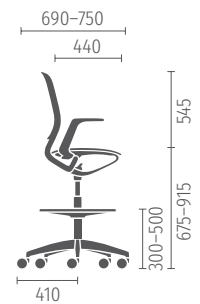

### Model colour

Pale grey

Black

Fixed armrests  
(standard)

Multifunction  
armrests

Without armrests

Counter version