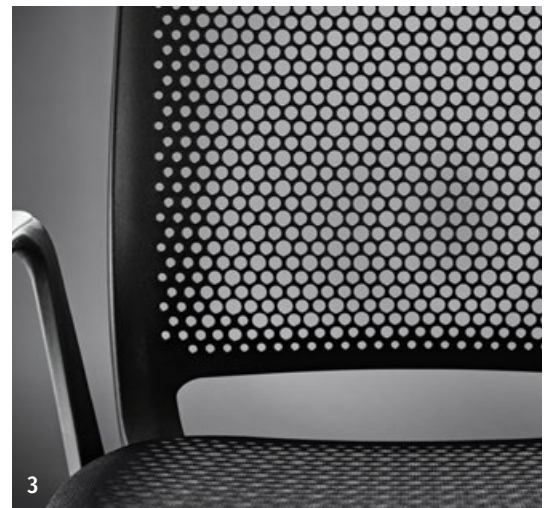

1. Thanks to the innovative geometry of the seat rocker, se:motion adapts automatically to each user
2. The ergonomically designed seat pan with an elastic edge promotes healthy, active sitting
3. The plastic backrest with its innovative grid design creates a dynamic impression and, at the same time, ensures pleasant air circulation
4. The slimline armrest design dovetails seamlessly into the dynamic overall look and facilitates cooperation when seated
5. The armrest frames are positioned far back so as not to inhibit movement
6. The optional lumbar support strengthens the lower back and ensures ergonomic sitting
7. se:motion can also be configured as a counter version upon request