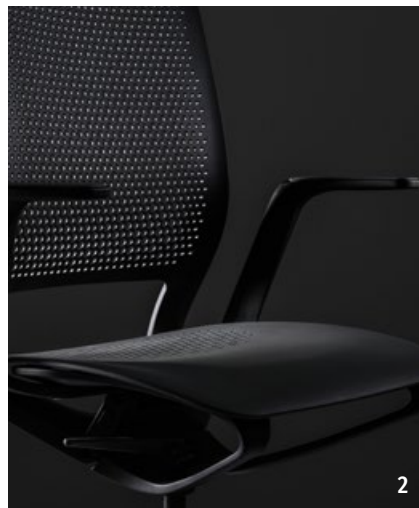

1. Thanks to the innovative geometry of the seat rocker, se:motion adapts automatically to each user
2. The ergonomically designed seat pan with an elastic edge promotes healthy, active sitting
3. The plastic backrest with its innovative grid design creates a dynamic impression and, at the same time, ensures pleasant air circulation
4. The slimline armrest design dovetails seamlessly into the dynamic overall look and facilitates cooperation when seated
5. The armrest frames are positioned far back so as not to inhibit movement
6. The optional lumbar support strengthens the lower back and ensures ergonomic sitting
7. se:motion can also be configured as a counter version upon request