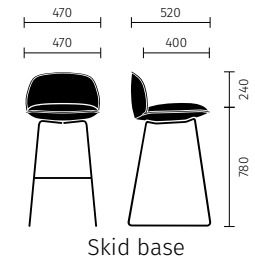

## Features

- se:café soft stool has a foot rail.
- The choice of upholstery style – whether formal or relaxed – serves as a key design element.
- A striking design element is the all-round decorative, double-stitched seam: the inside and outside are made of the cover material and the thread colours follow the chosen cover colour.
- The bar stool is upholstered with a cushion-like fabric, with a compact seat and a low backrest.

## Options/accessories

- The model is available in two seat heights: 625 mm (studio) and 780 mm (bar).
- Three frame variants are available: 4-leg with wooden frame, 4-leg with steel frame and a skid frame.
- It is possible to replace individual parts at a later date.
- The three upholstery covers can be configured independently of each other: seat upholstery, inner backrest upholstery and outer backrest upholstery.

## Dimensions (all dimensions in mm)

### bar (seat height: 780 mm)