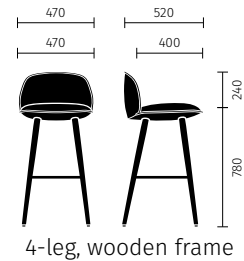

## Options/accessories

- The model is available in two seat heights: 625 mm (studio) and 780 mm (bar).
- Three frame variants are available: 4-leg with wooden frame, 4-leg with steel frame and a skid frame.
- It is possible to replace individual parts at a later date.
- The three upholstery covers can be configured independently of each other: seat upholstery, inner backrest upholstery and outer backrest upholstery.

## Dimensions (all dimensions in mm)

### bar (seat height: 780 mm)

### studio (seat height: 625 mm)