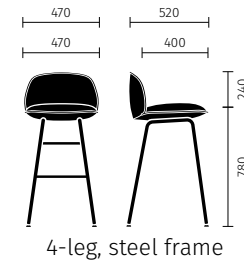

## Features

- se:café soft stool has a foot rail.
- The choice of upholstery style – whether formal or relaxed – serves as a key design element.
- A striking design element is the all-round decorative, double-stitched seam: the inside and outside are made of the cover material and the thread colours follow the chosen cover colour.
- The bar stool is upholstered with a cushion-like fabric, with a compact seat and a low backrest.

## Options/accessories

- The model is available in two seat heights: 625 mm (studio) and 780 mm (bar).
- Three frame variants are available: 4-leg with wooden frame, 4-leg with steel frame and a skid frame.
- It is possible to replace individual parts at a later date.
- The three upholstery covers can be configured independently of each other: seat upholstery, inner backrest upholstery and outer backrest upholstery.

## Dimensions (all dimensions in mm)

### bar (seat height: 780 mm)