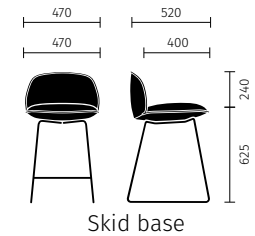

studio (seat height: 625 mm)