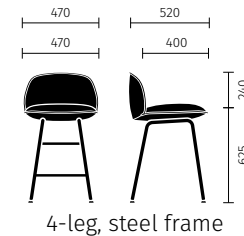

studio (seat height: 625 mm)