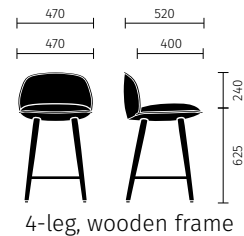

studio (seat height: 625 mm)