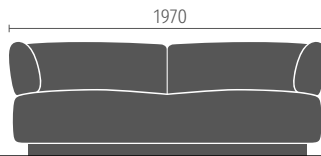

Black grey

Light grey

Natural oak

Add-on and side tables

The top colours of side tables and add-on tables are available from the melamine, HPL and veneer collections. The frames of the side tables are always black

System overview

Free-standing elements

2-seater sofa, 2.5-seater sofa as well as 3-seater sofa are available in two depths, 81 cm and 96 cm; optionally with open end, armrests, and an add-on table

2-seater sofa

2.5-seater sofa

3-seater sofa

Armchair, square

Armchair, round

Option:
 · with swivel base and return mechanism

Pouf

Starting and end elements

All elements are available in depths of 81 cm and 96 cm, optionally configurable as starting or end element; optionally with open end, armrests, and an add-on table