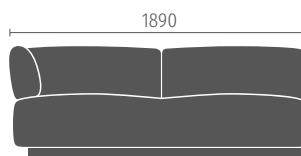

2.5-seater element