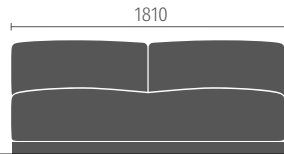

2.5-seater sofa

3-seater sofa

Armchair, square

Armchair, round

Option:
 · with swivel base and return mechanism

Pouf

Starting and end elements

All elements are available in depths of 81 cm and 96 cm, optionally configurable as starting or end element; optionally with open end, armrests, and an add-on table

2-seater element

2.5-seater element

3-seater element

Extension elements

Available in two depths, 81 cm and 96 cm

2-seater extension element

2.5-seater extension element

3-seater extension element