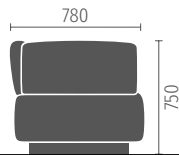

Black grey

Light grey

Natural oak

Add-on and side tables

The top colours of side tables and add-on tables are available from the melamine, HPL and veneer collections. The frames of the side tables are always black

System overview

Free-standing elements

2-seater sofa, 2.5-seater sofa as well as 3-seater sofa are available in two depths, 81 cm and 96 cm; optionally with open end, armrests, and an add-on table

2-seater sofa

2.5-seater sofa

3-seater sofa

Armchair, square

Armchair, round

Option:
 · with swivel base and return mechanism

Pouf

Starting and end elements

All elements are available in depths of 81 cm and 96 cm, optionally configurable as starting or end element; optionally with open end, armrests, and an add-on table