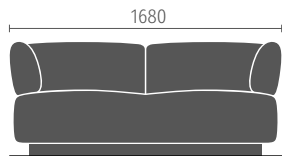

Black grey

Light grey

Natural oak

Add-on and side tables

The top colours of side tables and add-on tables are available from the melamine, HPL and veneer collections. The frames of the side tables are always black

System overview

Free-standing elements

2-seater sofa, 2.5-seater sofa as well as 3-seater sofa are available in two depths, 81 cm and 96 cm; optionally with open end, armrests, and an add-on table

2-seater sofa

2.5-seater sofa

3-seater sofa

Armchair, square

Armchair, round

Option:
 · with swivel base and return mechanism

Pouf

Starting and end elements

All elements are available in depths of 81 cm and 96 cm, optionally configurable as starting or end element; optionally with open end, armrests, and an add-on table