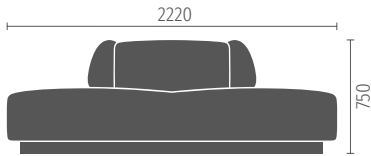

Storage elements

Options:

- As a starting, middle or end element
- Narrow or square design
- Can optionally be fitted with a power supply
- Optionally with planter (square elements only)
- Available in two depths, 81 cm and 96 cm

Corner elements

Available in two versions, as a storage element or with a planter tray.

The corner element always has module connections on two sides

Options:

- Corner element as storage can be optionally fitted with a power supply

Plant bench

Options:

- With a counter top or as a planter tray
- Counter top can be optionally fitted with a power supply

Cushions

- Optionally available in two sizes

Round side tables

Square side tables

Triangle side tables