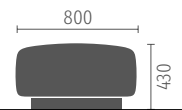

2.5-seater sofa

3-seater sofa

Armchair, square

Armchair, round

Option:
 · with swivel base and return mechanism

Pouf

Starting and end elements

All elements are available in depths of 81 cm and 96 cm, optionally configurable as starting or end element; optionally with open end, armrests, and an add-on table

2-seater element

2.5-seater element

3-seater element

Extension elements

Available in two depths, 81 cm and 96 cm

2-seater extension element

2.5-seater extension element

3-seater extension element