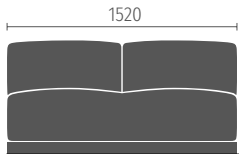

2.5-seater sofa

3-seater sofa

Armchair, square

Armchair, round

Option:
 · with swivel base and return mechanism

Pouf

Starting and end elements

All elements are available in depths of 81 cm and 96 cm, optionally configurable as starting or end element; optionally with open end, armrests, and an add-on table

2-seater element

2.5-seater element

3-seater element

Extension elements

Available in two depths, 81 cm and 96 cm

2-seater extension element

2.5-seater extension element

3-seater extension element

Diagonal elements

Available as a starting or end element, angle of 120°, available in the 87-cm depth; optionally with open end, armrests, and an add-on table

90° corner seating element

Available in two depths, 81 cm and 96 cm