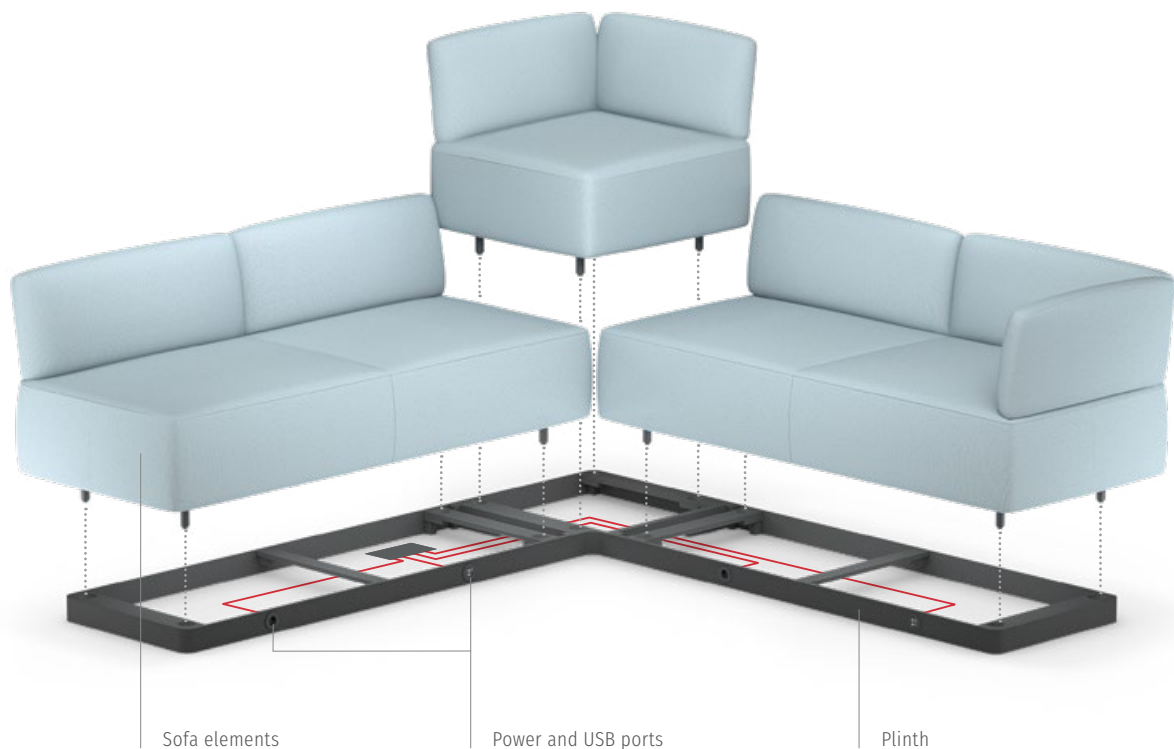

The se:living sofa range unites the comfort and aesthetics of a living room sofa with the functionality which is expected in modern working environments. The socket for USB or power supply, integrated in the plinth, enables convenient charging at any time and is easily and intuitively accessible.

In a video conference work setting, the diagonal arrangement of the sofa elements ensures that meeting participants have a good view of each other and can see the presented content at the same time. In hybrid meetings, this creates a sense of togetherness and equality.

The special feature of the side table is its 12-mm thin visible edge

VARIATION AND DIVERSITY

A statement in every room

With a wide range of modular units, se:living offers numerous configuration options. Additionally, we offer a portfolio of leathers and fabrics that can be used to customise the sofa to match the look and feel of any environment. The clear lines and design make se:living look robust yet harmonious for every occasion.

System overview

Free-standing elements

2-seater sofa, 2.5-seater sofa as well as 3-seater sofa are available in two depths, 81 cm and 96 cm; optionally with open end, armrests, and an add-on table

2-seater sofa