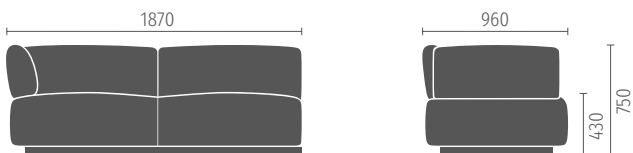

2-seater element

2.5-seater element

3-seater element

Extension elements

Available in two depths, 81 cm and 96 cm

2-seater extension element

2.5-seater extension element

3-seater extension element

Diagonal elements

Available as a starting or end element, angle of 120°, available in the 87-cm depth; optionally with open end, armrests, and an add-on table

90° corner seating element

Available in two depths, 81 cm and 96 cm

Element with 2 seat depths

Available as a starting or end element; optionally with open end, armrests, and an add-on table

System overview

Open end

End with armrests

Add-on table

The add-on table can be combined with both sofa depths