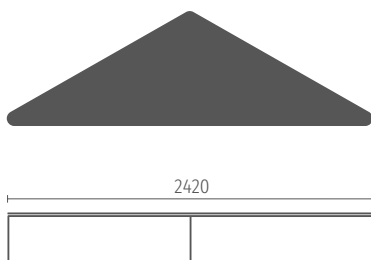

Triangle side tables

- Matching the diagonal sofa elements, e.g. as video/conference setting