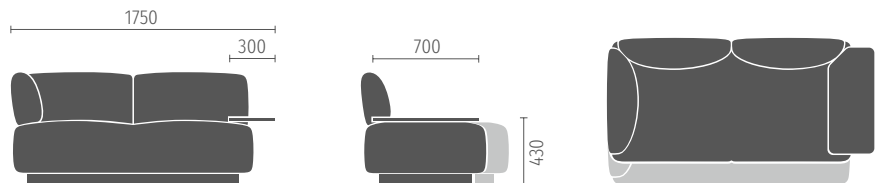

System overview

Free-standing elements

2-seater sofa, 2.5-seater sofa as well as 3-seater sofa are available in two depths, 81 cm and 96 cm; optionally with open end, armrests, and an add-on table

2-seater sofa

2.5-seater sofa

3-seater sofa

Armchair, square

Armchair, round

Option:
 · with swivel base and return mechanism

Pouf

Starting and end elements

All elements are available in depths of 81 cm and 96 cm, optionally configurable as starting or end element; optionally with open end, armrests, and an add-on table

Element with 2 seat depths

Available as a starting or end element; optionally with open end, armrests, and an add-on table

System overview

Open end

End with armrests

Add-on table

The add-on table can be combined with both sofa depths

Storage elements

Options:

- As a starting, middle or end element
- Narrow or square design
- Can optionally be fitted with a power supply
- Optionally with planter (square elements only)
- Available in two depths, 81 cm and 96 cm