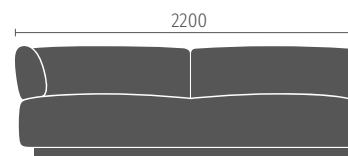

2.5-seater sofa

3-seater sofa

Armchair, square

Armchair, round

Option:
 · with swivel base and return mechanism

Pouf

Starting and end elements

All elements are available in depths of 81 cm and 96 cm, optionally configurable as starting or end element; optionally with open end, armrests, and an add-on table

2-seater element

2.5-seater element

3-seater element

Extension elements

Available in two depths, 81 cm and 96 cm

2-seater extension element

2.5-seater extension element

3-seater extension element