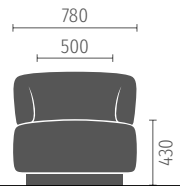

System overview

Free-standing elements

2-seater sofa, 2.5-seater sofa as well as 3-seater sofa are available in two depths, 81 cm and 96 cm; optionally with open end, armrests, and an add-on table

2-seater sofa

2.5-seater sofa

3-seater sofa

Armchair, square

Armchair, round

Option:
 · with swivel base and return mechanism

Pouf

Starting and end elements

All elements are available in depths of 81 cm and 96 cm, optionally configurable as starting or end element; optionally with open end, armrests, and an add-on table

2-seater element

2.5-seater element

3-seater element

Extension elements

Available in two depths, 81 cm and 96 cm

2-seater extension element

2.5-seater extension element

3-seater extension element

Diagonal elements

Available as a starting or end element, angle of 120°, available in the 87-cm depth; optionally with open end, armrests, and an add-on table

90° corner seating element

Available in two depths, 81 cm and 96 cm