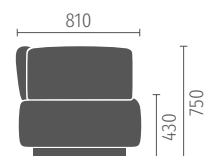

2.5-seater sofa

3-seater sofa

Armchair, square

Armchair, round

Option:
 · with swivel base and return mechanism

Pouf

Starting and end elements

All elements are available in depths of 81 cm and 96 cm, optionally configurable as starting or end element; optionally with open end, armrests, and an add-on table

2-seater element

2.5-seater element

3-seater element

Extension elements

Available in two depths, 81 cm and 96 cm

2-seater extension element

2.5-seater extension element

3-seater extension element