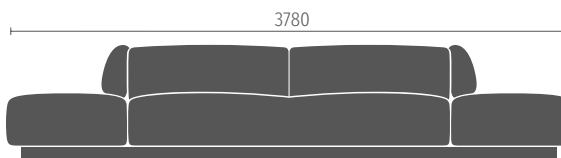

Storage elements

Options:

- As a starting, middle or end element
- Narrow or square design
- Can optionally be fitted with a power supply
- Optionally with planter (square elements only)
- Available in two depths, 81 cm and 96 cm

Corner elements

Available in two versions, as a storage element or with a planter tray.

The corner element always has module connections on two sides

Options:

- Corner element as storage can be optionally fitted with a power supply

Plant bench

Options:

- With a counter top or as a planter tray
- Counter top can be optionally fitted with a power supply

Cushions

- Optionally available in two sizes

Round side tables

Square side tables

Triangle side tables