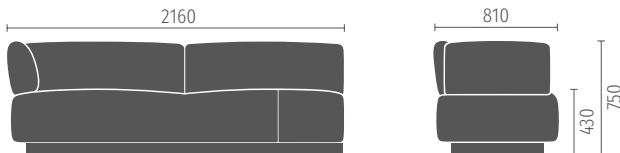

2.5-seater sofa

3-seater sofa

Armchair, square

Armchair, round

Option:
 · with swivel base and return mechanism

Pouf

Starting and end elements

All elements are available in depths of 81 cm and 96 cm, optionally configurable as starting or end element; optionally with open end, armrests, and an add-on table

2-seater element

2.5-seater element

3-seater element

Extension elements

Available in two depths, 81 cm and 96 cm

2-seater extension element

2.5-seater extension element

3-seater extension element

Diagonal elements

Available as a starting or end element, angle of 120°, available in the 87-cm depth; optionally with open end, armrests, and an add-on table

90° corner seating element

Available in two depths, 81 cm and 96 cm