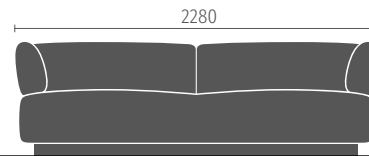

Black grey

Light grey

Natural oak

Add-on and side tables

The top colours of side tables and add-on tables are available from the melamine, HPL and veneer collections. The frames of the side tables are always black

System overview

Free-standing elements

2-seater sofa, 2.5-seater sofa as well as 3-seater sofa are available in two depths, 81 cm and 96 cm; optionally with open end, armrests, and an add-on table

2-seater sofa

2.5-seater sofa

3-seater sofa

Armchair, square

Armchair, round

Option:
 · with swivel base and return mechanism

Pouf

Starting and end elements

All elements are available in depths of 81 cm and 96 cm, optionally configurable as starting or end element; optionally with open end, armrests, and an add-on table