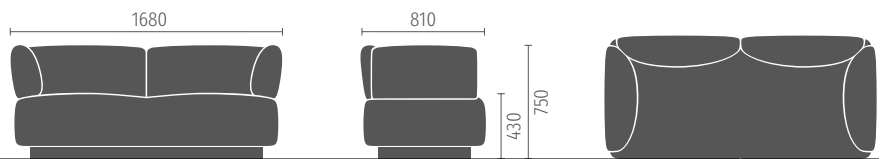

System overview

Free-standing elements

2-seater sofa, 2.5-seater sofa as well as 3-seater sofa are available in two depths, 81 cm and 96 cm; optionally with open end, armrests, and an add-on table

2-seater sofa

2.5-seater sofa

3-seater sofa

Armchair, square

Armchair, round

Option:
 · with swivel base and return mechanism

Pouf

Starting and end elements

All elements are available in depths of 81 cm and 96 cm, optionally configurable as starting or end element; optionally with open end, armrests, and an add-on table

Element with 2 seat depths

Available as a starting or end element; optionally with open end, armrests, and an add-on table

System overview

Open end

End with armrests

Add-on table

The add-on table can be combined with both sofa depths

Storage elements

Options:

- As a starting, middle or end element
- Narrow or square design
- Can optionally be fitted with a power supply
- Optionally with planter (square elements only)
- Available in two depths, 81 cm and 96 cm