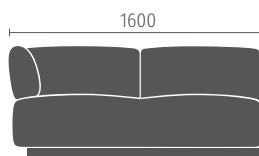

System overview

Free-standing elements

2-seater sofa, 2.5-seater sofa as well as 3-seater sofa are available in two depths, 81 cm and 96 cm; optionally with open end, armrests, and an add-on table

2-seater sofa

2.5-seater sofa

3-seater sofa

Armchair, square

Armchair, round

Option:
 · with swivel base and return mechanism

Pouf

Starting and end elements

All elements are available in depths of 81 cm and 96 cm, optionally configurable as starting or end element; optionally with open end, armrests, and an add-on table

2-seater element

2.5-seater element

3-seater element

Extension elements

Available in two depths, 81 cm and 96 cm

2-seater extension element

2.5-seater extension element

3-seater extension element