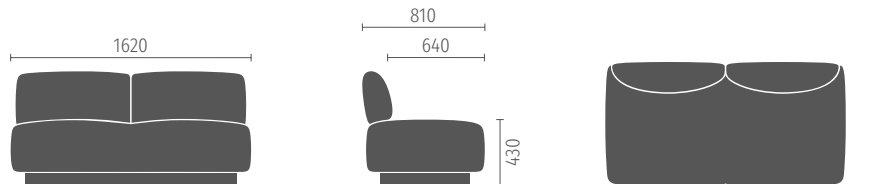

System overview

Open end