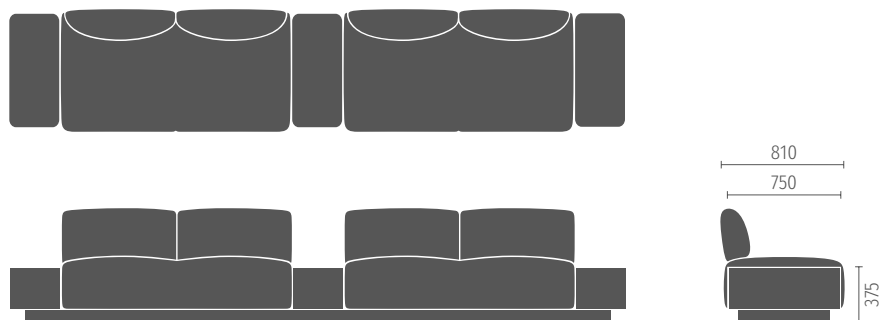

System overview

Free-standing elements

2-seater sofa, 2.5-seater sofa as well as 3-seater sofa are available in two depths, 81 cm and 96 cm; optionally with open end, armrests, and an add-on table

2-seater sofa

Diagonal elements

Available as a starting or end element, angle of 120°, available in the 87-cm depth; optionally with open end, armrests, and an add-on table

90° corner seating element

Available in two depths, 81 cm and 96 cm

Element with 2 seat depths

Available as a starting or end element; optionally with open end, armrests, and an add-on table

System overview

Open end

End with armrests

Add-on table

The add-on table can be combined with both sofa depths

Storage elements

Options:

- As a starting, middle or end element
- Narrow or square design
- Can optionally be fitted with a power supply
- Optionally with planter (square elements only)
- Available in two depths, 81 cm and 96 cm