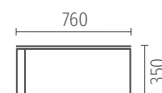

Triangle side tables

- Matching the diagonal sofa elements, e.g. as video/conference setting