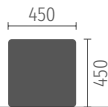

Plant bench

Options:

- With a counter top or as a planter tray
- Counter top can be optionally fitted with a power supply

Cushions

- Optionally available in two sizes

Round side tables

Square side tables

Triangle side tables