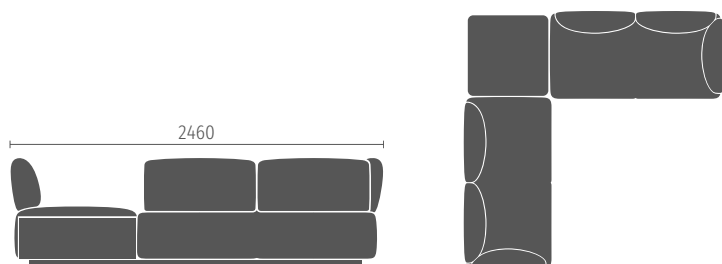

Storage elements

Options:

- As a starting, middle or end element
- Narrow or square design
- Can optionally be fitted with a power supply
- Optionally with planter (square elements only)
- Available in two depths, 81 cm and 96 cm

Corner elements

Available in two versions, as a storage element or with a planter tray.

The corner element always has module connections on two sides

Options:

- Corner element as storage can be optionally fitted with a power supply