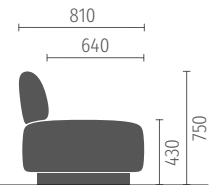

2.5-seater sofa

3-seater sofa

Armchair, square

Armchair, round

Option:
 · with swivel base and return mechanism

Pouf

Starting and end elements

All elements are available in depths of 81 cm and 96 cm, optionally configurable as starting or end element; optionally with open end, armrests, and an add-on table

2-seater element

2.5-seater element

3-seater element

Extension elements

Available in two depths, 81 cm and 96 cm

2-seater extension element

2.5-seater extension element

3-seater extension element

Diagonal elements

Available as a starting or end element, angle of 120°, available in the 87-cm depth; optionally with open end, armrests, and an add-on table

90° corner seating element

Available in two depths, 81 cm and 96 cm