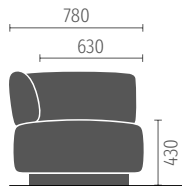

System overview

Free-standing elements

2-seater sofa, 2.5-seater sofa as well as 3-seater sofa are available in two depths, 81 cm and 96 cm; optionally with open end, armrests, and an add-on table

2-seater sofa

2.5-seater sofa

3-seater sofa

Armchair, square

Armchair, round

Option:
 · with swivel base and return mechanism

Pouf

Starting and end elements

All elements are available in depths of 81 cm and 96 cm, optionally configurable as starting or end element; optionally with open end, armrests, and an add-on table

2-seater element

2.5-seater element

3-seater element

Extension elements

Available in two depths, 81 cm and 96 cm

2-seater extension element

2.5-seater extension element

3-seater extension element