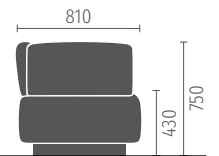

System overview

Free-standing elements

2-seater sofa, 2.5-seater sofa as well as 3-seater sofa are available in two depths, 81 cm and 96 cm; optionally with open end, armrests, and an add-on table

2-seater sofa

2.5-seater sofa

3-seater sofa

Armchair, square

Armchair, round

Option:
 · with swivel base and return mechanism

Pouf

Starting and end elements

All elements are available in depths of 81 cm and 96 cm, optionally configurable as starting or end element; optionally with open end, armrests, and an add-on table