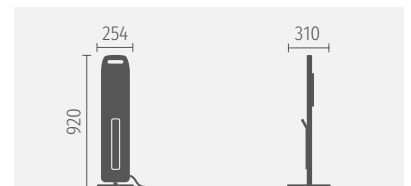

Elaborate

The 4-way power socket outlet is available in three versions. It has a cable holder and a 5m cable. The convenient height makes the mobile power supply easily accessible.

Possible outlet combinations:

Weight: approx. 6.4 kg, cable length: 5 m