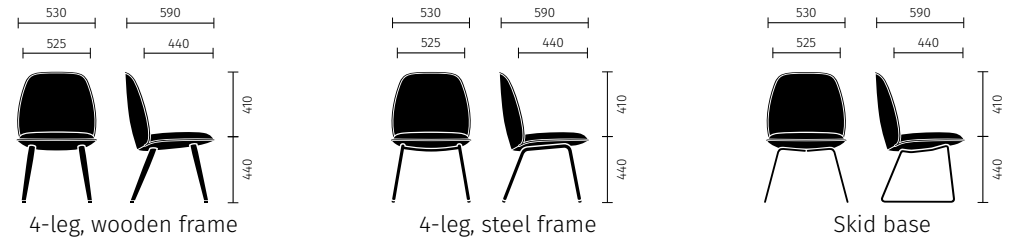

Without armrests