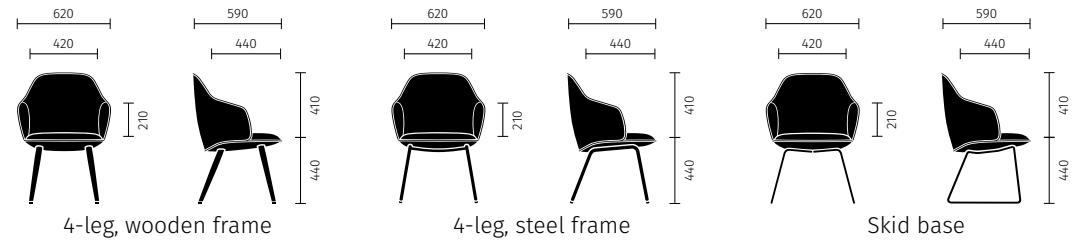

Features

- The fully upholstered shell chair has a seat height of 445 mm and an angled seat for sitting upright at the table.
- The choice of upholstery style – whether formal or relaxed – serves as a key design element.
- A striking design element is the all-round decorative, double-stitched seam: the inside and outside are made of the cover material and the thread colours follow the chosen cover colour.
- Clear, organic and flowing lines characterise se:café soft chair.

Options/accessories

- Three frame variants are available: 4-leg with wooden frame, 4-leg with steel frame and a skid frame.
- It is possible to replace individual parts at a later date.
- The chair is available with or without armrests.
- The three upholstery covers can be configured independently of each other: seat upholstery, inner backrest upholstery and outer backrest upholstery.

More about se:café soft chair

[Website](#)

[CAD data](#)

Dimensions (all dimensions in mm)

With armrests